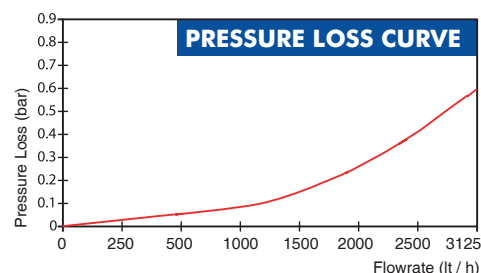

PERFORMANCE DATA

Overload Flowrate	Q4	m³/h	3,125
Permanent Flowrate	Q3	m³/h	2,500
Transitional Flowrate	Q2	m³/h	0,008
Minimum Flowrate	Q1	m³/h	0,005
Q3/Q1 (MI-001 OIML R49)	-		≤ 500
Maximum Registration Capacity	m³		9999 / 99999 / 99999,99 / 99999,999
Mounting on the network	-		All Positions
Initial Flow	Qi	l/h	1
Maximum Working Pressure	bar		16
Maximum Working Temperature	°C		50
Pressure Loss Class	bar		0,63
Smallest Reading Resolution	m³		0,00005
Class	-		Class 1 / Class 2