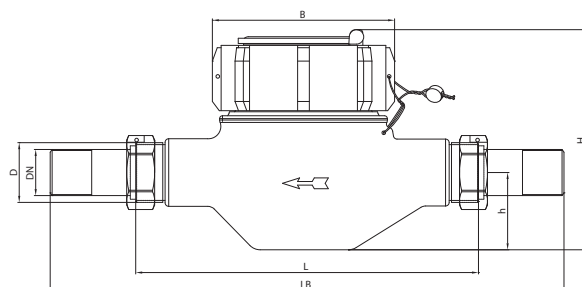

DIMENSIONS

Nominal diameter	DN	20	mm
Connecting diameter	D	G 1	B
Total overall meter height	H	120,2	mm
Axis height	h	42,8	mm
Width	B	101	mm
Length	L	190	mm
Length with connections	LB	270	mm
Unit weight		0,76	kg
Package Weight (without connections)		8,51	kg
Package Weight (with connections)		10,41	kg
Quantity per package		10	pcs
Package dimensions		27x52x22	cm