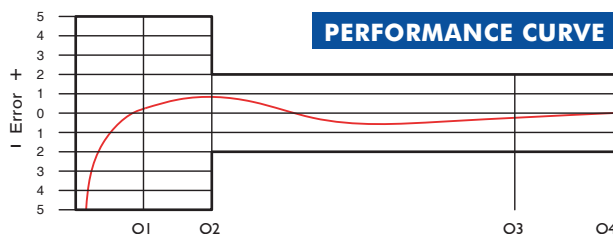

PERFORMANCE DATA

Overload Flowrate	Q4	m³/h	3,125
Permanent Flowrate	Q3	m³/h	2,500
Transitional Flowrate	Q2	m³/h	0,008
Minimum Flowrate	Q1	m³/h	0,005
Q3/Q1 (MI-001 OIML R49)	-		≤ 500
Maximum Registration Capacity	m³		9999 / 99999 / 99999,99 / 99999,999
Mounting on the network	-		All Positions
Initial Flow	Qi	l/h	1
Maximum Working Pressure	bar		16
Maximum Working Temperature	°C		50
Pressure Loss Class	bar		0,63
Smallest Reading Resolution	m³		0,00005
Class	-		Class 1 / Class 2