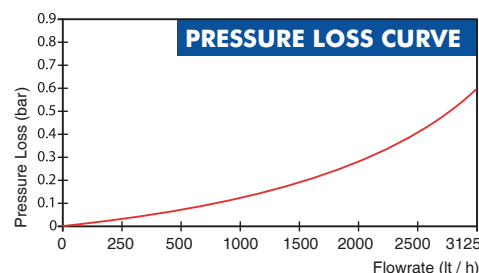

PERFORMANCE DATA

Overload Flowrate	Q4	m³/h	3,125
Permanent Flowrate	Q3	m³/h	2,500
Transitional Flowrate	Q2	m³/h	0,01
Minimum Flowrate	Q1	m³/h	0,00625
Q3/Q1 (MI-001 OIML R49)	-		≤ 400
Maximum Registration Capacity	m³		9999 / 99999 / 99999,99 / 99999,999
Mounting on the network	-		All Positions
Initial Flow	Qi	l/h	1
Maximum Working Pressure	bar		16
Maximum Working Temperature	°C		50
Pressure Loss Class	bar		0,63
Smallest Reading Resolution	m³		0,00005
Class	-		Class 1 / Class 2