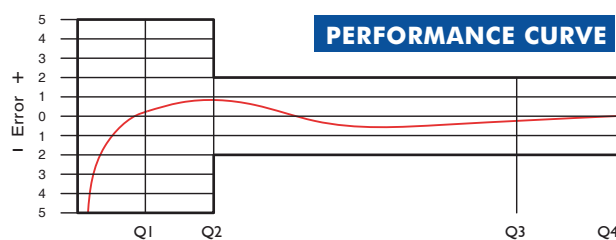

Climatic : -10°C/+55°C | Mechanic: M1/O | Elektromagnetic: E2

• Q2 ≤ Q ≤ Q4 Maximum Permissible Error

Class 2 Water Meters; % ± 2 (Water Temp. ≤ 30°C), % ± 3 (Water Temp. > 30°C)

Class 1 Water Meters; % ± 1 (Water Temp. ≤ 30°C), % ± 2 (Water Temp. > 30°C)

DIMENSIONS

Nominal diameter	DN	15	15	20	20	mm
Connecting diameter	D	G 3/4	G 3/4	G 1	G 1	B
Total overall meter height	H	126	126	126	126	mm
Axis height	h	21	21	21	21	mm
Width	B	98	98	98	98	mm
Length	L	110 115 130	165 170 190	110 115 130	165 190	mm
Length with connections	LB	190 195 210	245 250 270	190 195 210	245 270	mm
Unit weight		0,84/0,90	0,97/1,03	0,84/0,90	1,12/1,18	kg
Package Weight (without connect)		9,70	11,00	9,70	12,00	kg
Package Weight (with connect)		11,30	12,60	11,60	13,90	kg
Quantity per package		10	10	10	10	pcs
Package dimensions		27x49x16	27x48x20	27x49x16	27x48x20	cm