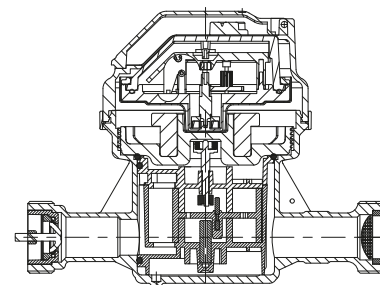

GENERAL

- MID Certified
- Volumetric principle assures very high sensitivity even at low flow
- Suitable for potable water
- Very good sensitivity in initial starting
- Special glass with high resistance to pressure and impact
- Electrostatic painted body made of corrosion resistant brass
- Protection against external magnetic fields
- Available for optical reading
- Pulse output and AMR reading features are optional
- 3 years of warranty • Non return valve
- Suitable for cold water up to 50°C
- Almost no maintenance • 359° rotating dial
- Service and spare parts available for 10 years
- IP68 Protected
- Environmental Classes

Climatic : -10°C/+55°C | Mechanic: M1/O | Elektromagnetic: E2

• Q2 ≤ Q ≤ Q4 Maximum Permissible Error

Class 2 Water Meters; % ± 2 (Water Temp. ≤ 30°C), % ± 3 (Water Temp. > 30°C)

Class 1 Water Meters; % ± 1 (Water Temp. ≤ 30°C), % ± 2 (Water Temp. > 30°C)

• Q1 ≤ Q < Q2 Maximum Permissible Error

Class 2 Water Meters; % ± 5 | Class 1 Water Meters; % ± 3