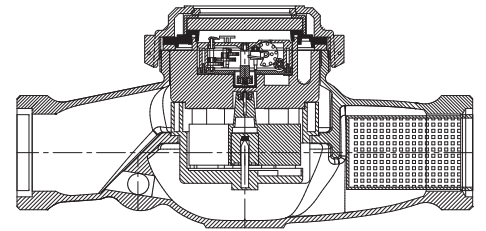

BAYLAN

WATER METERS

TK-7C

Multi jet Dry type Water Meter