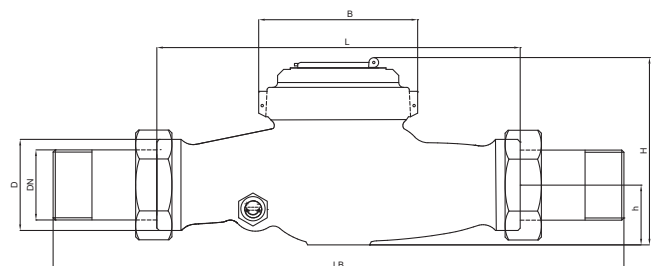

### PRESSURE LOSS CURVE

### DIMENSIONS

Nominal diameter	DN	50	mm
Connecting diameter	D	2 1/2	B
Total overall meter height	H	153,5	mm
Axis height	h	50	mm
Length	L	300	mm
Width	B	142	mm
Length with connections	LB	438	mm
Unit weight		5,03	kg
Package Weight (without connect)		21,91	kg
Package Weight (with connect)		28,11	kg
Package dimensions		34x37x36	cm