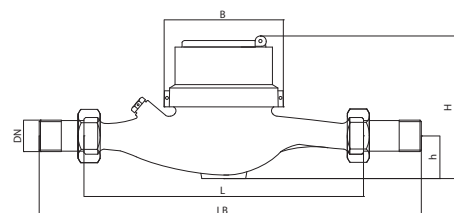

PRESSURE LOSS CURVE

PERFORMANCE CURVE

DIMENSIONS

Nominal diameter	DN	15	15	20	20	mm
Connecting diameter	D	G 3/4	G 3/4	G 1	G 1	B
Total overall meter height	H	94,4	91,6	93,5	93,5	mm
Axis height	h	29	29	28	28	mm
Width	B	80	80	80	80	mm
Length	L	165 170	190	165 170	190	mm
Length with connections	LB	245 250	270	245 250	270	mm
Unit weight		0,71/0,77	0,81/0,87	0,78/0,84	0,89/0,95	kg
Package Weight (without con.)		8,10	9,20	8,80	10,00	kg
Package Weight (with con.)		9,70	10,80	10,70	11,90	kg
Package dimensions		24x46x23	24x46x23	24x46x23	24x46x23	cm