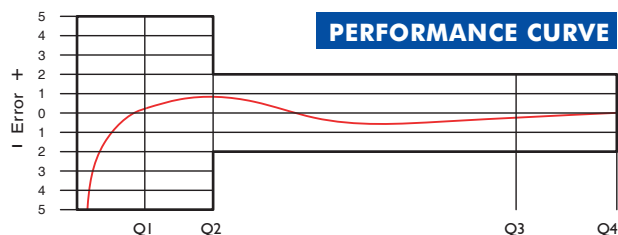

Climatic : -10°C/+55°C | Mechanic: M1/O | Elektromagnetic: E2

- Q2 ≤ Q ≤ Q4 Maximum Permissible Error

Class 2 Water Meters; %±2 (Water Temp. ≤ 30°C), %±3 (Water Temp. > 30°C)

Class 1 Water Meters; %±1 (Water Temp. ≤ 30°C), %±2 (Water Temp. > 30°C)

- Q1 ≤ Q < Q2 Maximum Permissible Error

Class 2 Water Meters; % ± 5 | Class 1 Water Meters; % ± 3

PERFORMANCE DATA

Overload Flowrate	Q4	m ³ /h	3,125
Permanent Flowrate	Q3	m ³ /h	2,5
Transitional Flowrate	Q2	m ³ /h	0,025
Minimum Flowrate	Q1	m ³ /h	0,0156
Q3/Q1 (MI-001 OIML R49)			≤160
Mounting on the network			Horizontal
Maximum Registration Capacity			9999 / 99999 / 99999,99 / 99999,999
Initial Flowrate	Qi	l/h	7
Maximum Working Pressure		bar	16
Maximum Working Temperature		°C	50
Pressure Loss Class		bar	0,63
Smallest Reading Resolution		m ³	0,00005
Class			Class 1 / Class 2
Quantity per package			10

PRESSURE LOSS CURVE

PERFORMANCE CURVE

DIMENSIONS

Nominal diameter	DN	15	15	20	20	mm
Connecting diameter	D	G 3/4	G 3/4	G 1	G 1	B
Total overall meter height	H	94,4	91,6	93,5	93,5	mm
Axis height	h	29	29	28	28	mm
Width	B	80	80	80	80	mm
Length	L	165 170	190	165 170	190	mm
Length with connections	LB	245 250	270	245 250	270	mm
Unit weight		0,71/0,77	0,81/0,87	0,78/0,84	0,89/0,95	kg
Package Weight (without con.)		8,10	9,20	8,80	10,00	kg
Package Weight (with con.)		9,70	10,80	10,70	11,90	kg
Package dimensions		24x46x23	24x46x23	24x46x23	24x46x23	cm