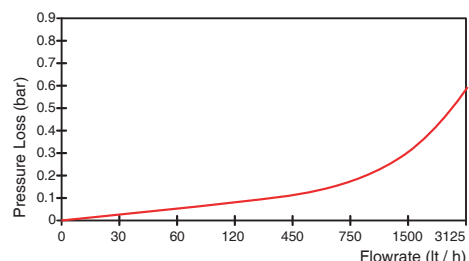

Climatic : -10°C/+55°C | Mechanic: M1/O | Elektromagnetic: E2

- Q2 ≤ Q ≤ Q4 Maximum Permissible Error

Class 2 Water Meters; %±2 (Water Temp. ≤ 30°C), %±3 (Water Temp. > 30°C)

Class 1 Water Meters; %±1 (Water Temp. ≤ 30°C), %±2 (Water Temp. > 30°C)

- Q1 ≤ Q < Q2 Maximum Permissible Error

Class 2 Water Meters; % ± 5 | Class 1 Water Meters; % ± 3

PERFORMANCE DATA

Overload Flowrate	Q4	m ³ /h	3,125
Permanent Flowrate	Q3	m ³ /h	2,5
Transitional Flowrate	Q2	m ³ /h	0,025
Minimum Flowrate	Q1	m ³ /h	0,0156
Q3/Q1 (MI-001 OIML R49)			≤160
Mounting on the network			Horizontal
Maximum Registration Capacity			9999 / 99999 / 99999,99 / 99999,999
Initial Flowrate	Qi	l/h	7
Maximum Working Pressure		bar	16
Maximum Working Temperature		°C	50
Pressure Loss Class		bar	0,63
Smallest Reading Resolution		m ³	0,00005
Class			Class 1 / Class 2
Quantity per package			10

PRESSURE LOSS CURVE

PERFORMANCE CURVE

DIMENSIONS

Nominal diameter	DN	15	15	20	20	mm
Connecting diameter	D	G 3/4	G 3/4	G 1	G 1	B
Total overall meter height	H	94,4	91,6	93,5	93,5	mm
Axis height	h	29	29	28	28	mm
Width	B	80	80	80	80	mm
Length	L	165 170	190	165 170	190	mm
Length with connections	LB	245 250	270	245 250	270	mm
Unit weight		0,71/0,77	0,81/0,87	0,78/0,84	0,89/0,95	kg
Package Weight (without con.)		8,10	9,20	8,80	10,00	kg
Package Weight (with con.)		9,70	10,80	10,70	11,90	kg
Package dimensions		24x46x23	24x46x23	24x46x23	24x46x23	cm