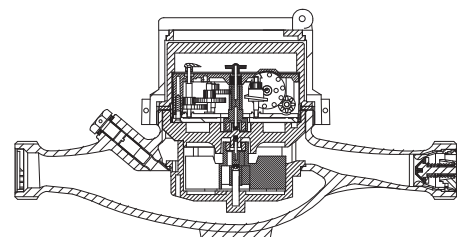

GENERAL

- MID Certified
- Multi jet working principle assures a long service time
- Low pressure loss, high sensitivity at initial flow
- Suitable for potable water
- 360° rotating lid
- Available for optical reading
- Pulse output and AMR reading features are optional
- 3 years of warranty • Non return valve
- Suitable for cold water up to 50°C
- Electrostatic painted body made of corrosion resistant brass
- Protection against external magnetic fields
- Almost no maintenance
- Service and spare parts available for 10 years
- IP68 Protected
- Environmental Classes

Climatic : -10°C/+55°C | Mechanic: M1/O | Elektromagnetic: E2

- Q2 ≤ Q ≤ Q4 Maximum Permissible Error

Class 2 Water Meters; %±2 (Water Temp. ≤ 30°C), %±3 (Water Temp. > 30°C)

Class 1 Water Meters; %±1 (Water Temp. ≤ 30°C), %±2 (Water Temp. > 30°C)

- Q1 ≤ Q < Q2 Maximum Permissible Error

Class 2 Water Meters; % ± 5 | Class 1 Water Meters; % ± 3

PERFORMANCE DATA

Overload Flowrate	Q4	m³/h	3,125
Permanent Flowrate	Q3	m³/h	2,5
Transitional Flowrate	Q2	m³/h	0,025
Minimum Flowrate	Q1	m³/h	0,0156
Q3/Q1 (MI-001 OIML R49)			≤160
Mounting on the network			Horizontal
Maximum Registration Capacity			9999 / 99999 / 99999,99 / 99999,999
Initial Flowrate	Qi	l/h	7
Maximum Working Pressure		bar	16
Maximum Working Temperature		°C	50
Pressure Loss Class		bar	0,63
Smallest Reading Resolution		m³	0,00005
Class			Class 1 / Class 2
Quantity per package			10